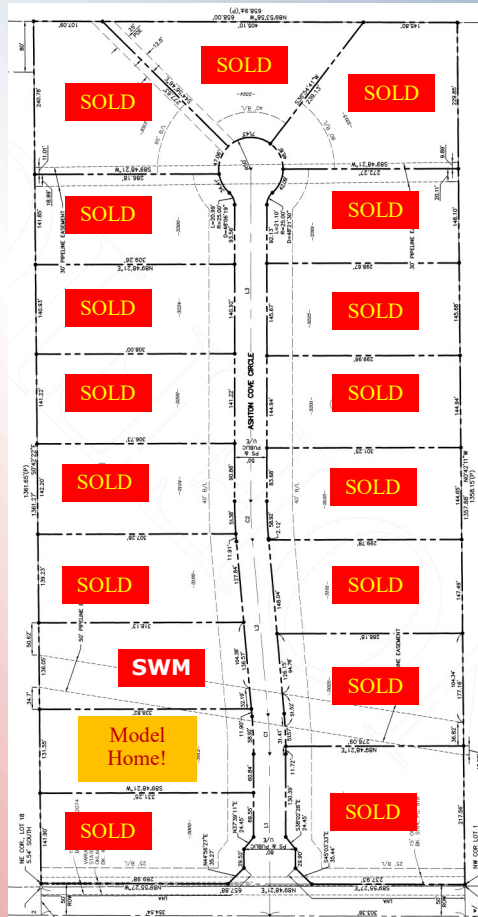

Ashton Cove

Located on SE 29th & Hiwassee (SW Corner)

1- 1 acre lot left!
Choctaw Schools

We will build on your lot or ours, with your plan or ours

14400 SE 29th Street
Choctaw, OK 73020
733-1169 (office)
Website: swmbuilders.com
Facebook: SWM & Sons Custom Homes

Ask about Ice Chest house = foam roofline

*Prices subject to change